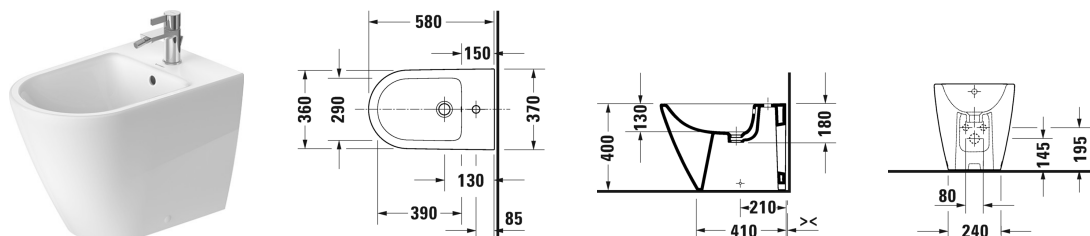

**D-Neo Bidet floor standing # 2295100000**

|&lt; 370 mm &gt;|

Bidet floor standing	Dimension	Weight	Order number
back to wall, with overflow, with tap platform, fixings included			
<b>Colors</b>			
00 White Alpin			
<b>Variant</b>			
	370 x 580 mm	29.800 kilogram	2295100000
Sanitary ceramics with the special WonderGliss surface finish will remain clean and attractive-looking for a long time to come. When ordering WonderGliss please add a "1" as eleventh digit to the model number.			
<b>Accessory</b>			
Siphon for bidet with extended outlet pipe	1 1/4" mm	0.600 kilogram	005027